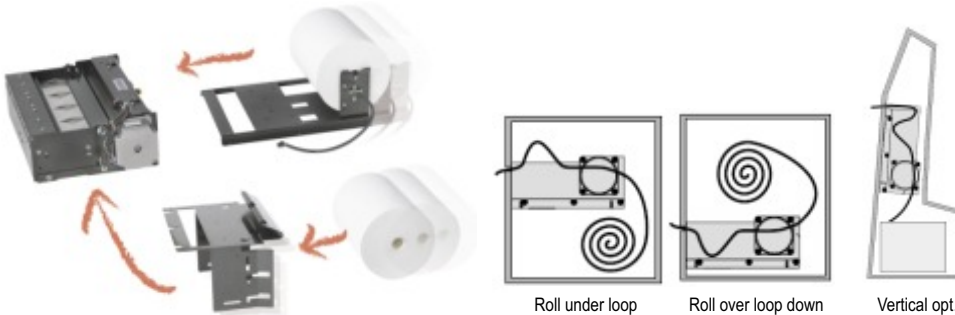

## TTP 8000 Vertical Kiosk printer

The TTP 8200 is robust, simple and extremely reliable. It can handle unfriendly environments, e.g. cold, heat, strong vibrations. Its only consumable is paper (on rolls or fanfold), and it requires minimal maintenance. The TTP 8200 offers practical functions such as a built-in paper cutter and a presenter, which keeps the paper inside the printer and feeds it out only after printing is completed, thereby reducing the risk of error. The user can not pull the printout until printing is completed.

The TTP 8200 is a complete flexible printing concept. Every aspect of kiosk printing is addressed, from mounting position, to paper handling, to power supply, and much more. For instance the available roll holders make it possible to fit rolls of up to 150 mm behind the printer, but also both 150 mm and 250 mm rolls under the printer. The ingenious roll holder fits both roll sizes without being larger than a 150 mm holder. There is no limitation to kiosk design when using a Swecoin kiosk printer.